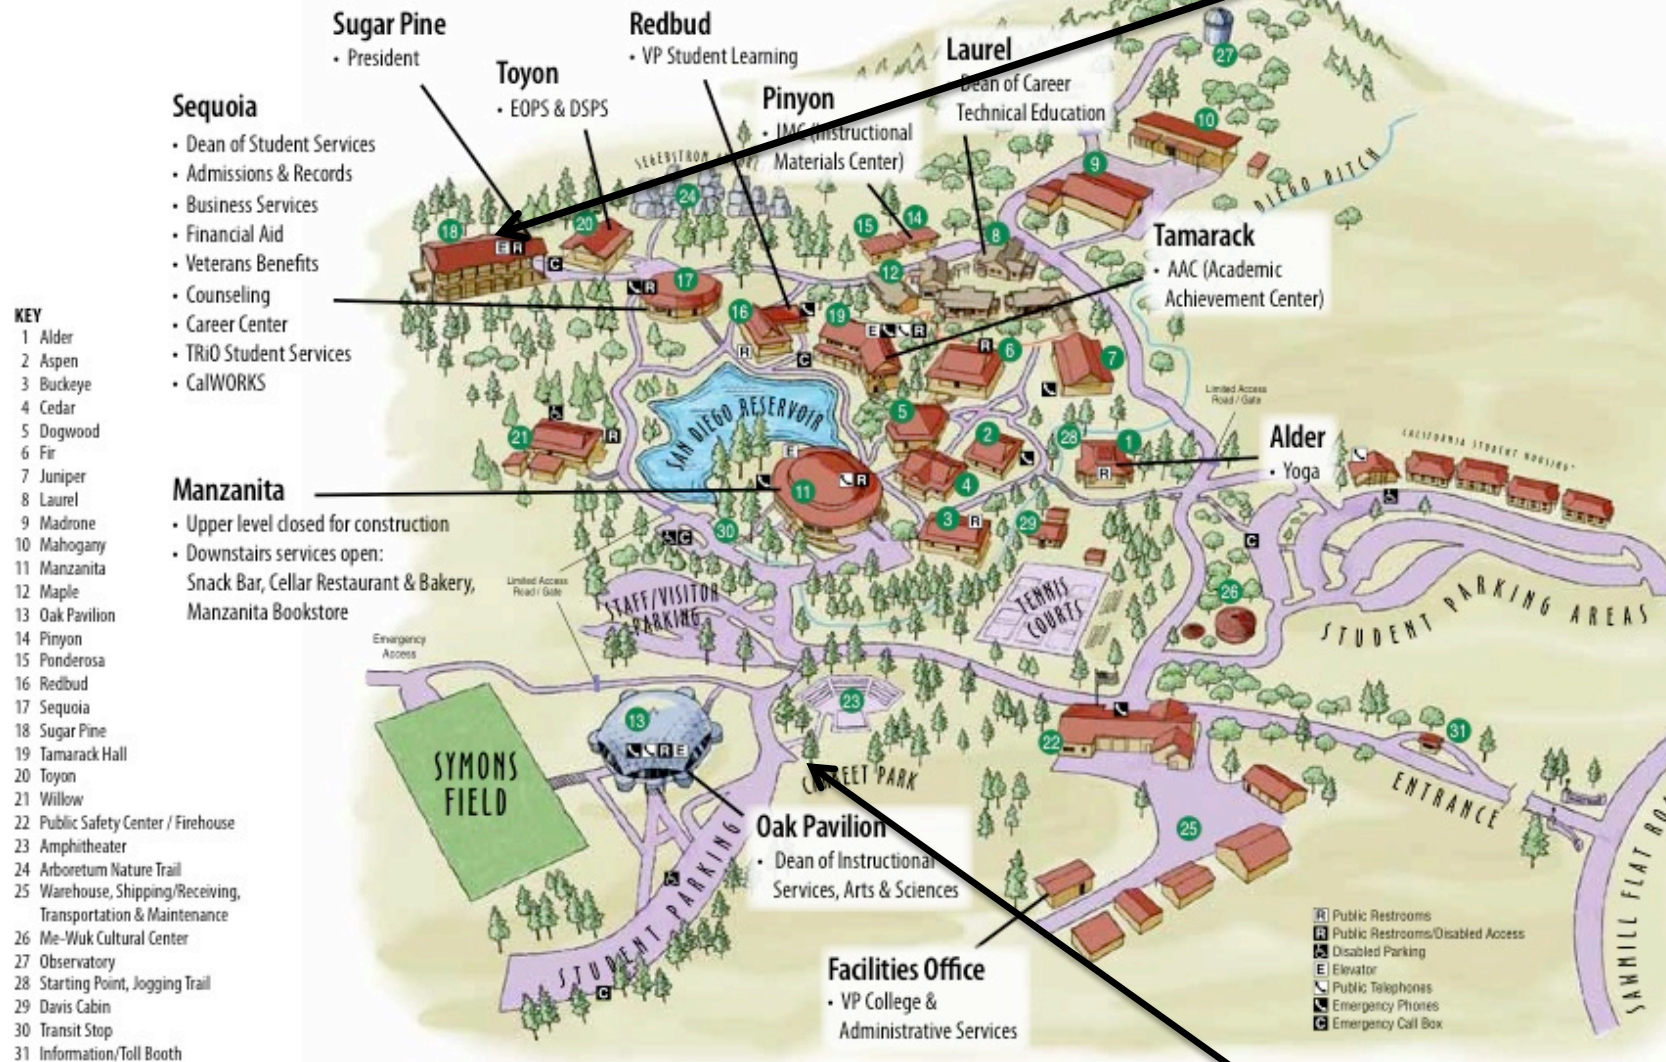

# Campus Map during Manzanita Remodel

from January 2014 through summer 2015, upper level Manzanita Building services will be relocated as shown.

Where camp activities take place.

For an interactive map, visit <http://www.gocolumbia.edu/maps/>

Drop off, pick up, and parking.