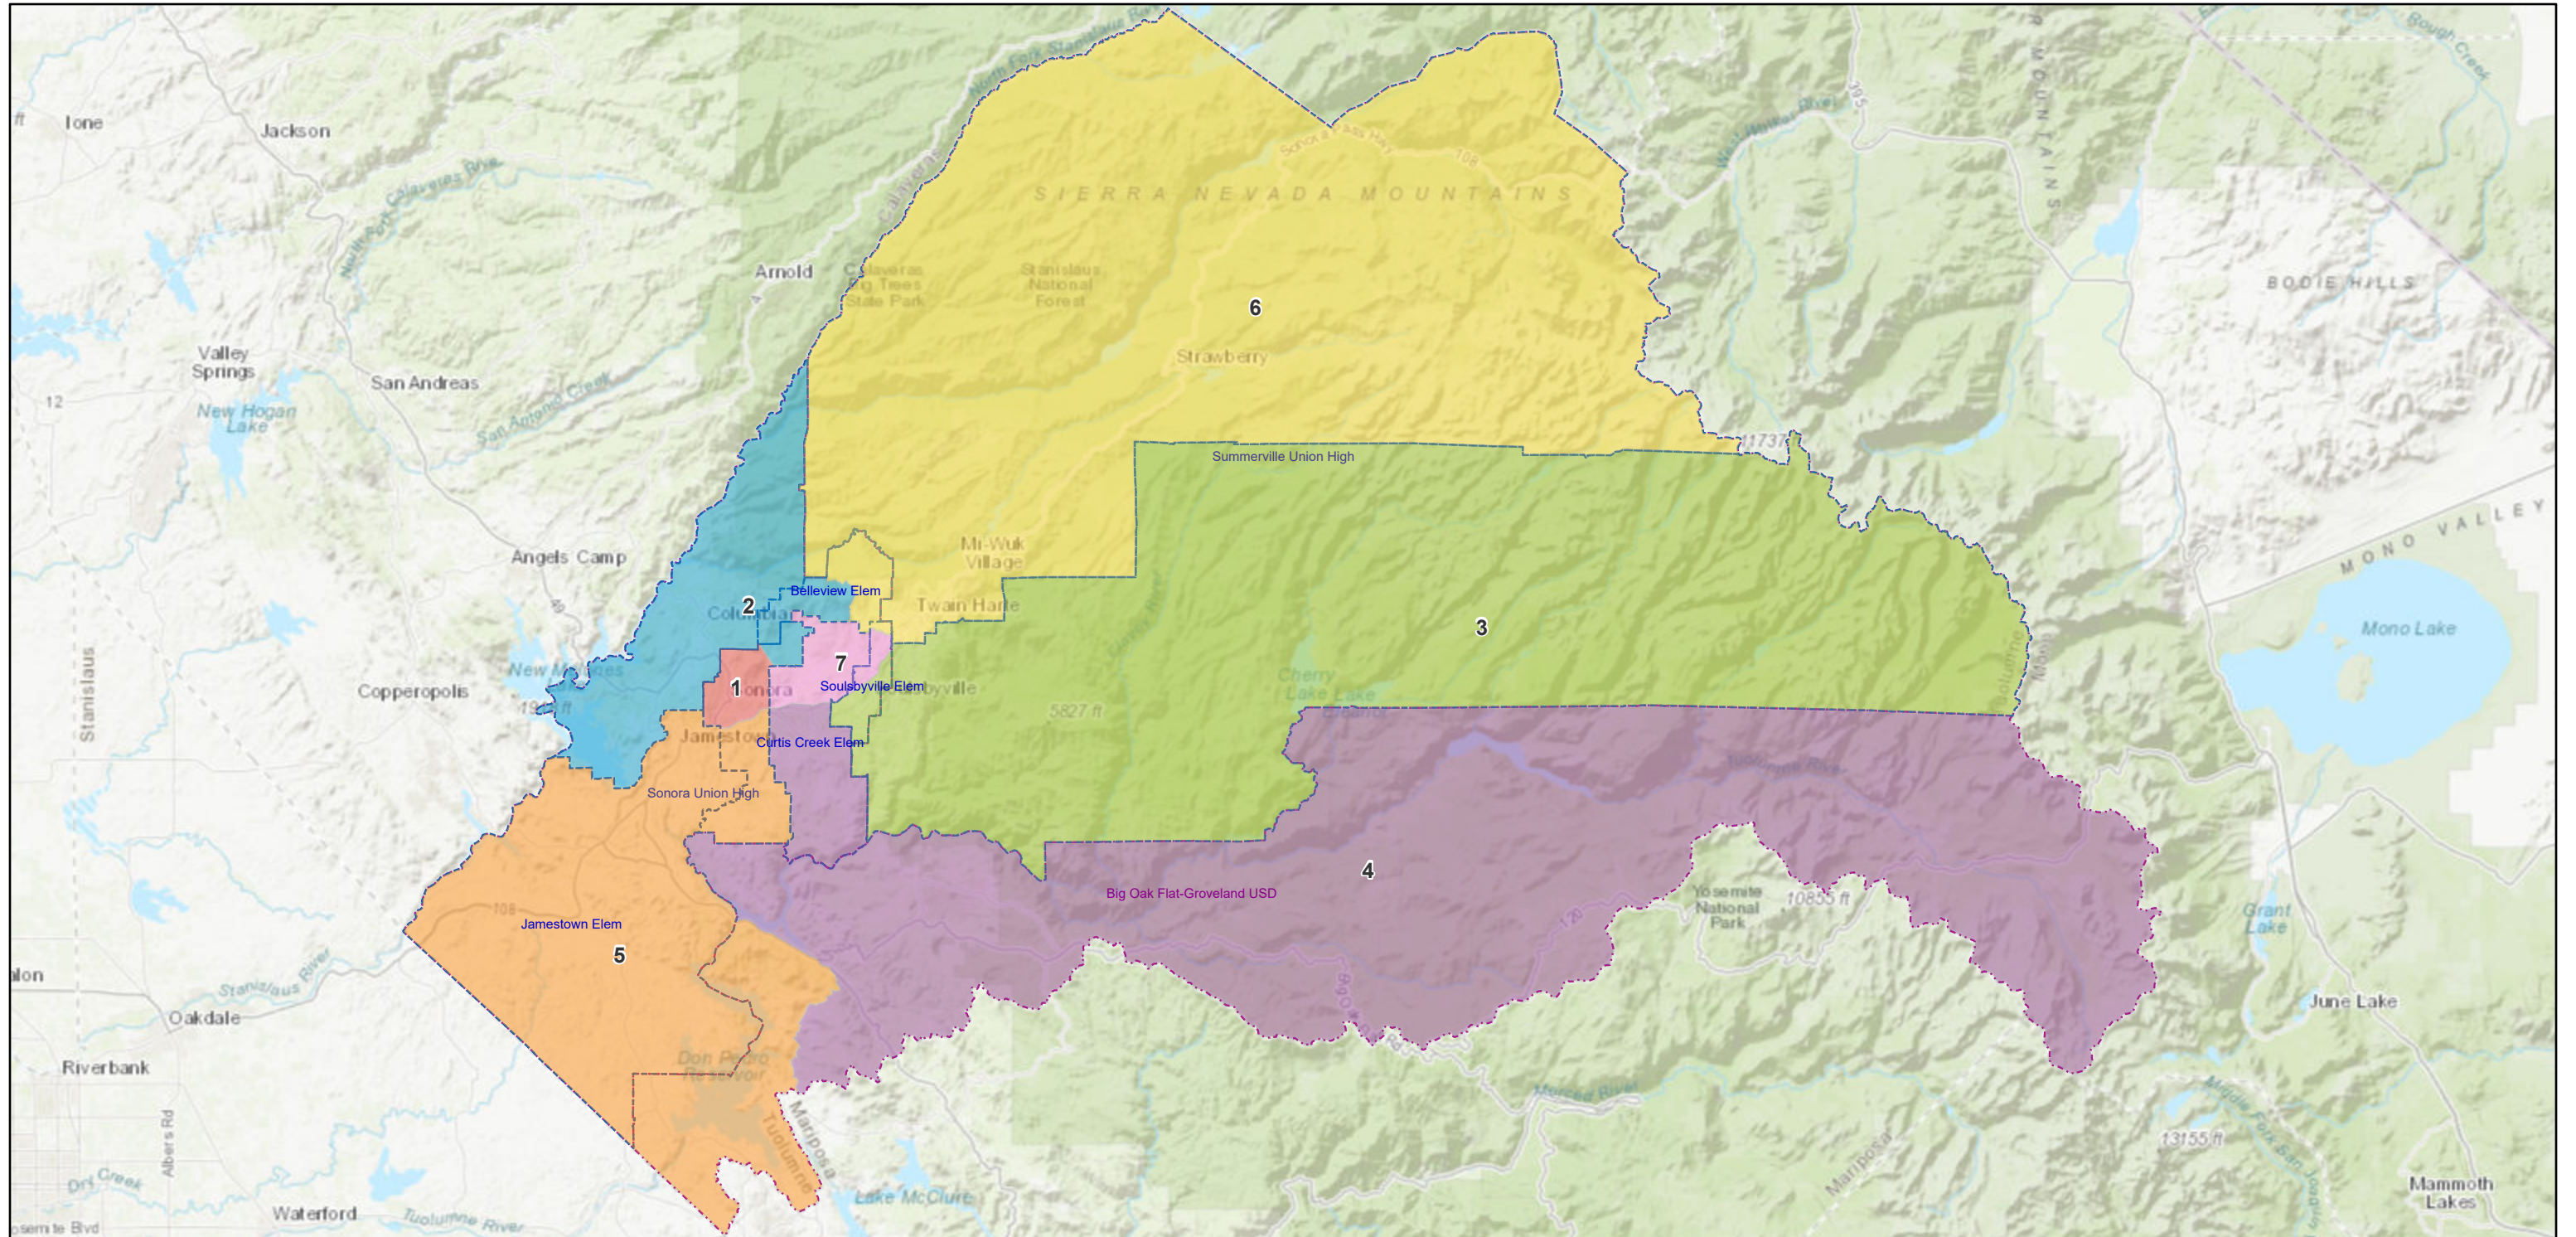

Tuolumne County Board of Education (2021 Redistricting)

June 21, 2022

2022 Adopted Orange II Trustee Areas Map

- Override 1
- Override 2
- Override 3

- Override 4
- Override 5
- Override 6
- Override 7
- Elementary_School Districts
- Unified_School Districts
- Secondary_School Districts

1:577,791

Sources: Esri, HERE, Garmin, Intermap, increment P Corp., GEBCO, USGS, FAO, NPS, NRCAN, GeoBase, IGN, Kadaster NL, Ordnance Survey, Esri Japan, METI, Esri China (Hong Kong), (c) OpenStreetMap contributors, and the GIS User Community